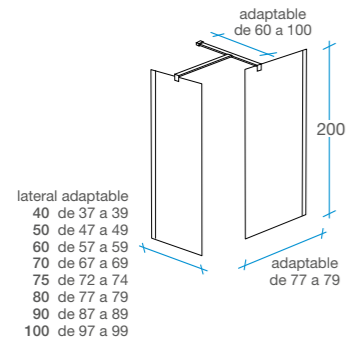

2

90 cm

Frente 90 + Lateral fijo

40 REF. A-16 A-11 P-20	50 REF. A-16 A-12 P-20	60 REF. A-16 A-13 P-20	70 REF. A-16 A-14 P-20	75 REF. A-16 A-29 P-20	80 REF. A-16 A-15 P-20	90 REF. A-16 A-16 P-20	100 REF. A-16 A-17 P-20
---	---	---	---	---	---	---	--