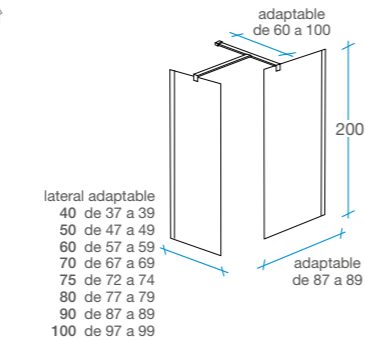

90 cm

Frente 90 + Lateral fijo

40 REF. A-16 A-11 P-20	50 REF. A-16 A-12 P-20	60 REF. A-16 A-13 P-20	70 REF. A-16 A-14 P-20	75 REF. A-16 A-29 P-20	80 REF. A-16 A-15 P-20	90 REF. A-16 A-16 P-20	100 REF. A-16 A-17 P-20

2