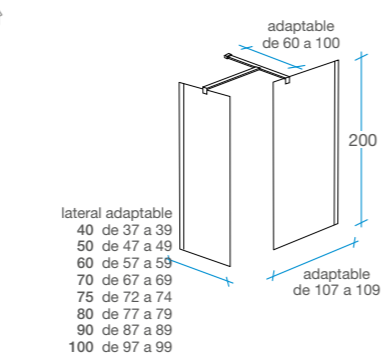

110 cm

Frente 110 + Lateral fijo

40 REF. A-18 A-11 P-20	50 REF. A-18 A-12 P-20	60 REF. A-18 A-13 P-20	70 REF. A-18 A-14 P-20	75 REF. A-18 A-29 P-20	80 REF. A-18 A-15 P-20	90 REF. A-18 A-16 P-20	100 REF. A-18 A-17 P-20

2