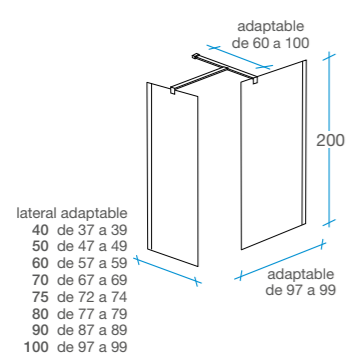

100 cm

Frente 100 + Lateral fijo

40 REF. A-17 A-11 P-20	50 REF. A-17 A-12 P-20	60 REF. A-17 A-13 P-20	70 REF. A-17 A-14 P-20	75 REF. A-17 A-29 P-20	80 REF. A-17 A-15 P-20	90 REF. A-17 A-16 P-20	100 REF. A-17 A-17 P-20

2